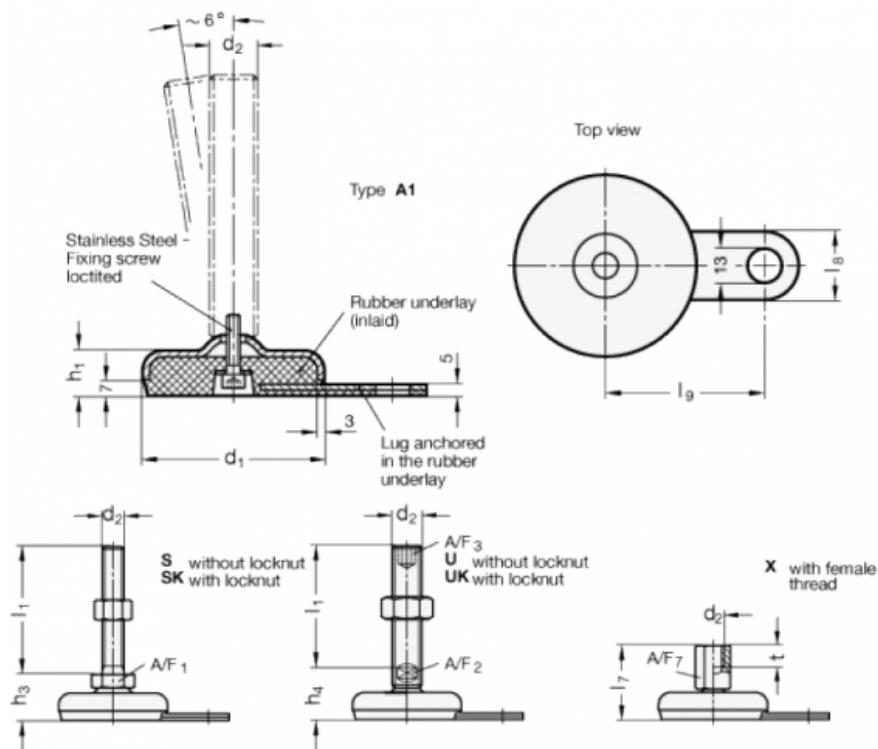

Article number: 203280M16200A1UK

Description: E+G levelling foot
GN 32-80-M16-200-A1-UK

Note: UK With nut, Hexagon socket at the top, Wrench flat at the bottom

Measures

A/F2 = 12

I9 = 70

A/F3 = 8

d1 = 80

d2 = M16

h1 = 20

h4 = 34

l1 = 200

l8 = 30